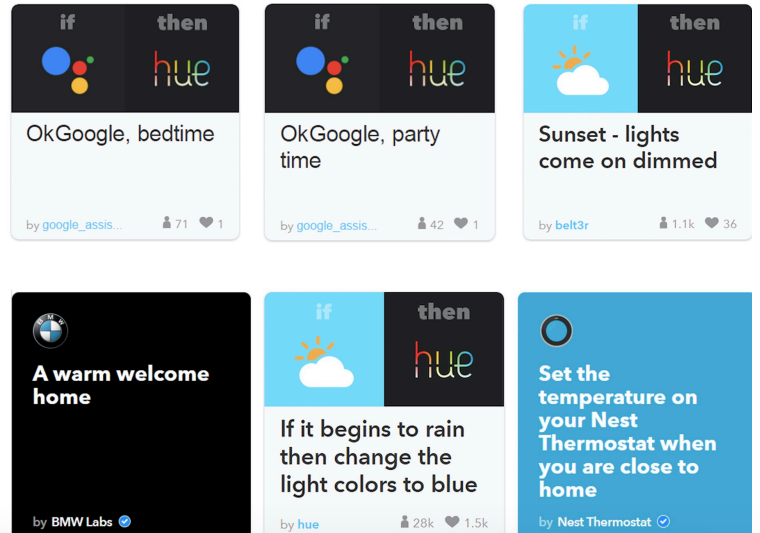

A World That Work For You