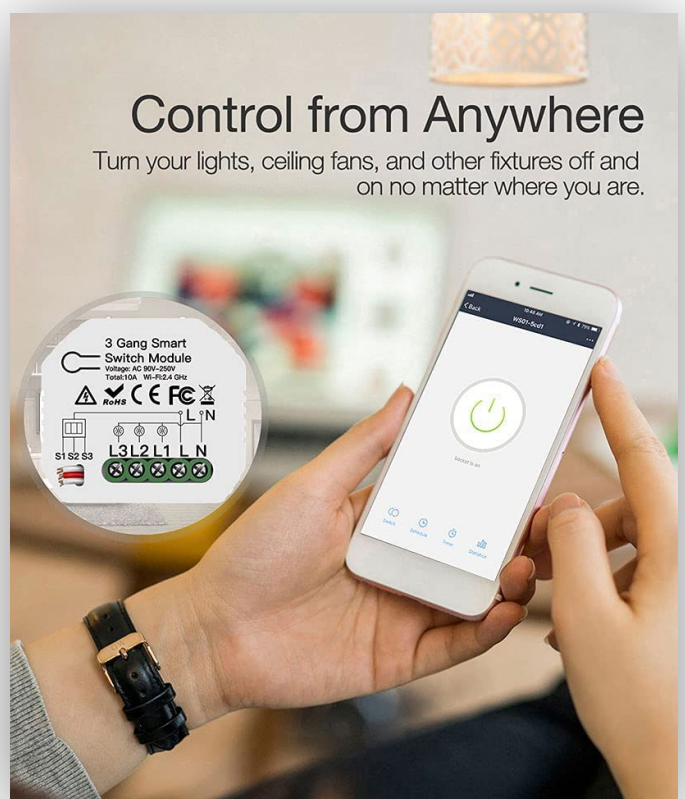

Products : RGB Bulb, Ceiling Down Light, Spot Light, RGB Led Strip, Smart Wake Up Light

Makes All Your Home Appliances Smart, as long as your phone has network you can remotely turn on or turn off your appliances from anywhere at any time. There are many other features you can access like devices real-time status monitoring, timers, scheduling, scene creation, IFTTT etc.

Amazon Alexa and Google Home Assistant, allows you to use your voice to control home devices and enjoy hands-free experience.

Products: 1 Pole MCB, 2 Pole MCB, 10A Circuit Breaker, 16A Circuit Breaker, 10A Plug, 16A Plug, 1-2-3-4 Gang Circuit Breaker

Smart Circuit Breaker and Plugs Designed for your Digital Lifestyle

Control from Anywhere

Turn your lights, ceiling fans, and other fixtures off and on no matter where you are.

Smart Light Dimmer and Fan Switch

A Technology that change your life

Replace your traditional dimmer light switch to make it smart and Give your devices a ultimate power.

Adjust the Brightness of your lights from 0% to 100% Via Your Voice Assistant like Amazon Alexa, Google Home or your mobile Phone.