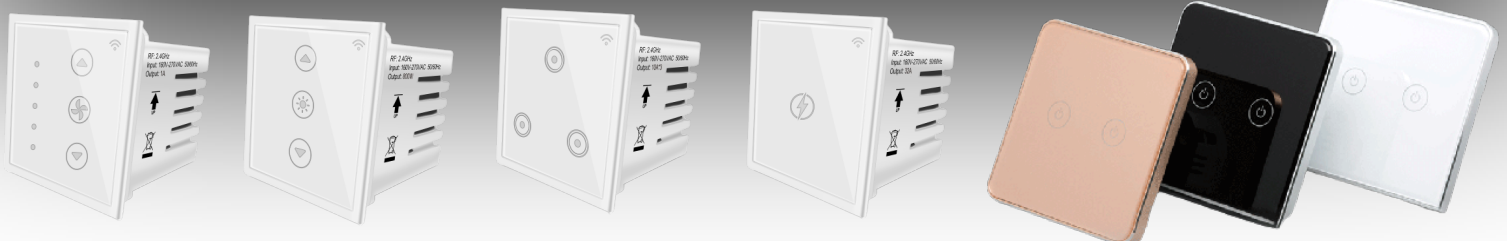

Smart Touch Switches

A blend of beauty with intelligence

White .

Contracted natural

It's light, but it's comforting
Pay attention to every detail of the home

Imagine simplicity and design, functionality and style, all perfectly and expertly blended to make your home, office or hotel the dreamy place you've always imagined.

Auslese Automation Capacitive Touch Switches with their luxurious tempered glass facades, enhance the ambience of any environment with their distinctive looks.

Products: 1-2-3 Gang Touch Switch, 16A Boiler/Heater Switch, Door Bell, Fan Switch, Curtain Switch, Dimmer Switch, Multifunction Switch, 1-2-3-4 Gang Roma Style Switch, Roma Ac Switch, Roma Boiler/Heater Switch, Roma Dimmer Switch

Color : White, Gold, Black